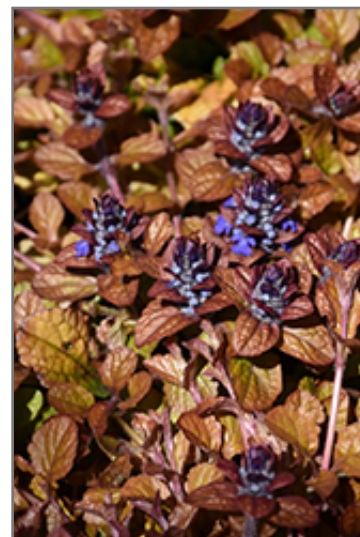

*Feathered Friends Parrot Paradise
Bugleweed flowers
Photo courtesy of NetPS Plant Finder*